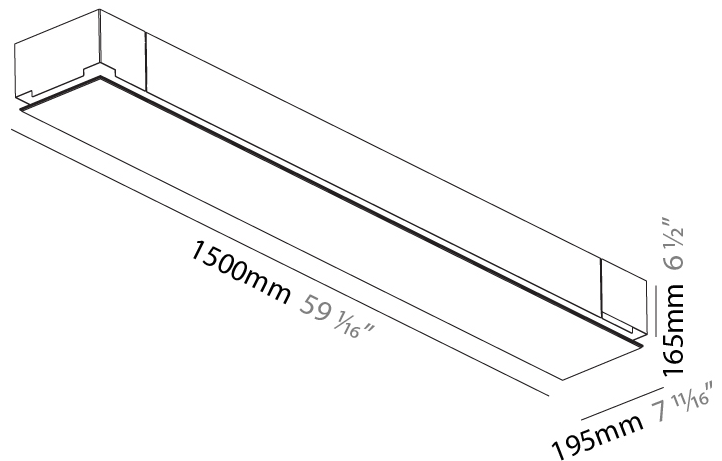

Series: Pi2
Subseries: Pi2 Whiteline
Brand: Prolicht
Division: Architectural
Mounting Type: Trimless
Mounting Location: Ceiling
Subcategory: Ambient

PHYSICAL

Shape: Rectangle
Length (mm): 1500
Length (in): 59 1/16"
Width (mm): 195
Width (in): 7 11/16"
Depth (mm): 165
Depth (in): 6 1/2"
Ceiling Thickness (mm): 10 / 12.5 / 15 / 25 / 30
Ceiling Thickness (in): 3/8 or 1/2 or 9/16 or 1 or 1 3/16
Min. Recessing Depth (mm): 180
Min. Recessing Depth (in): 7 1/16"
Light Distribution: Direct
Weight (kg): 9.7
Weight (lbs): 21.34
Diffuser: PMMA - Opal
Fixture Material: Extruded Aluminum / Steel
Cut-out Measurements: 1535mm / 60 7/16" x 230mm / 9 1/16"
Upon Request: Unique Sizes Unique Ceiling Thickness Unique Mounting Depth Spot Inserts

ELECTRICAL

Lamp Type: LED (Zhaga Standard)
Total Output Wattage (W): 47.8
Dimming: [Tri-Mode (Non-Dimming and Phase Dimming (120Vac only) and 0-10V Dimming)](#)
Driver Included: Yes
Driver Location: Integrated
Driver Type: Constant Current - Universal
Driver Class: Class 2
Input Voltage (V): 120 - 277
Constant Current (MA): 500

LED

Color Temperature (°K): [3000 / 3500 / 4000](#)
Max. Delivered Lumen (lm): 3890 / 4194 / 4280
CRI: >80 CRI
Efficiency (%): 0.611
Lamp Life (hrs): 50000
Upon Request: RGB-W Tunable White Special Color Temperature CRI90

OPTICAL

RATINGS AND CERTIFICATIONS

Certified By: Certified for North American Standards
IP rating: IP20

PROJECT
TYPE
SPECIFIER
QUANTITY
DATE